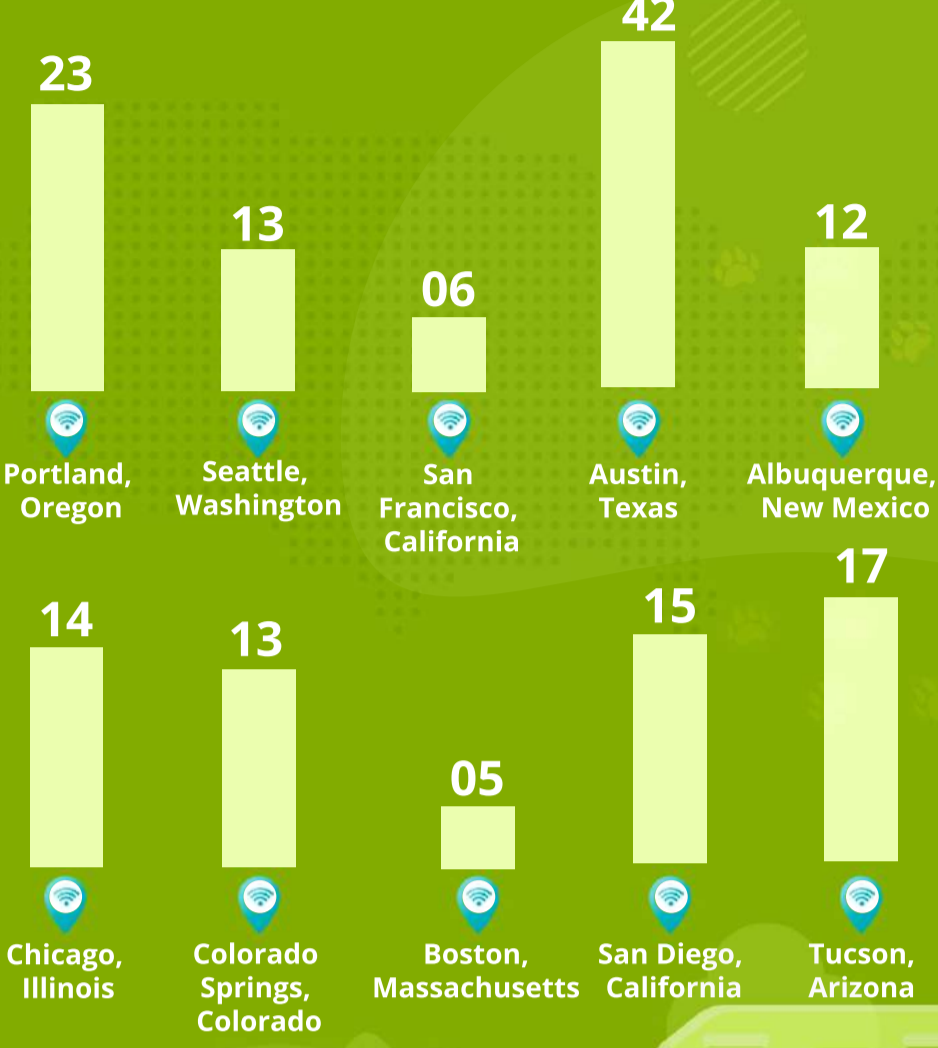

# Proof that Waggle is an ultimate Pet Saver

No matter where you go, Waggle will be there to protect your fido across the US.

## TOP 10 SAFEST CITIES for pets and number of people using WAGGLE PET MONITOR

## The most DANGEROUS CITIES for pets & number of pets rescued from there with THE HELP OF WAGGLE