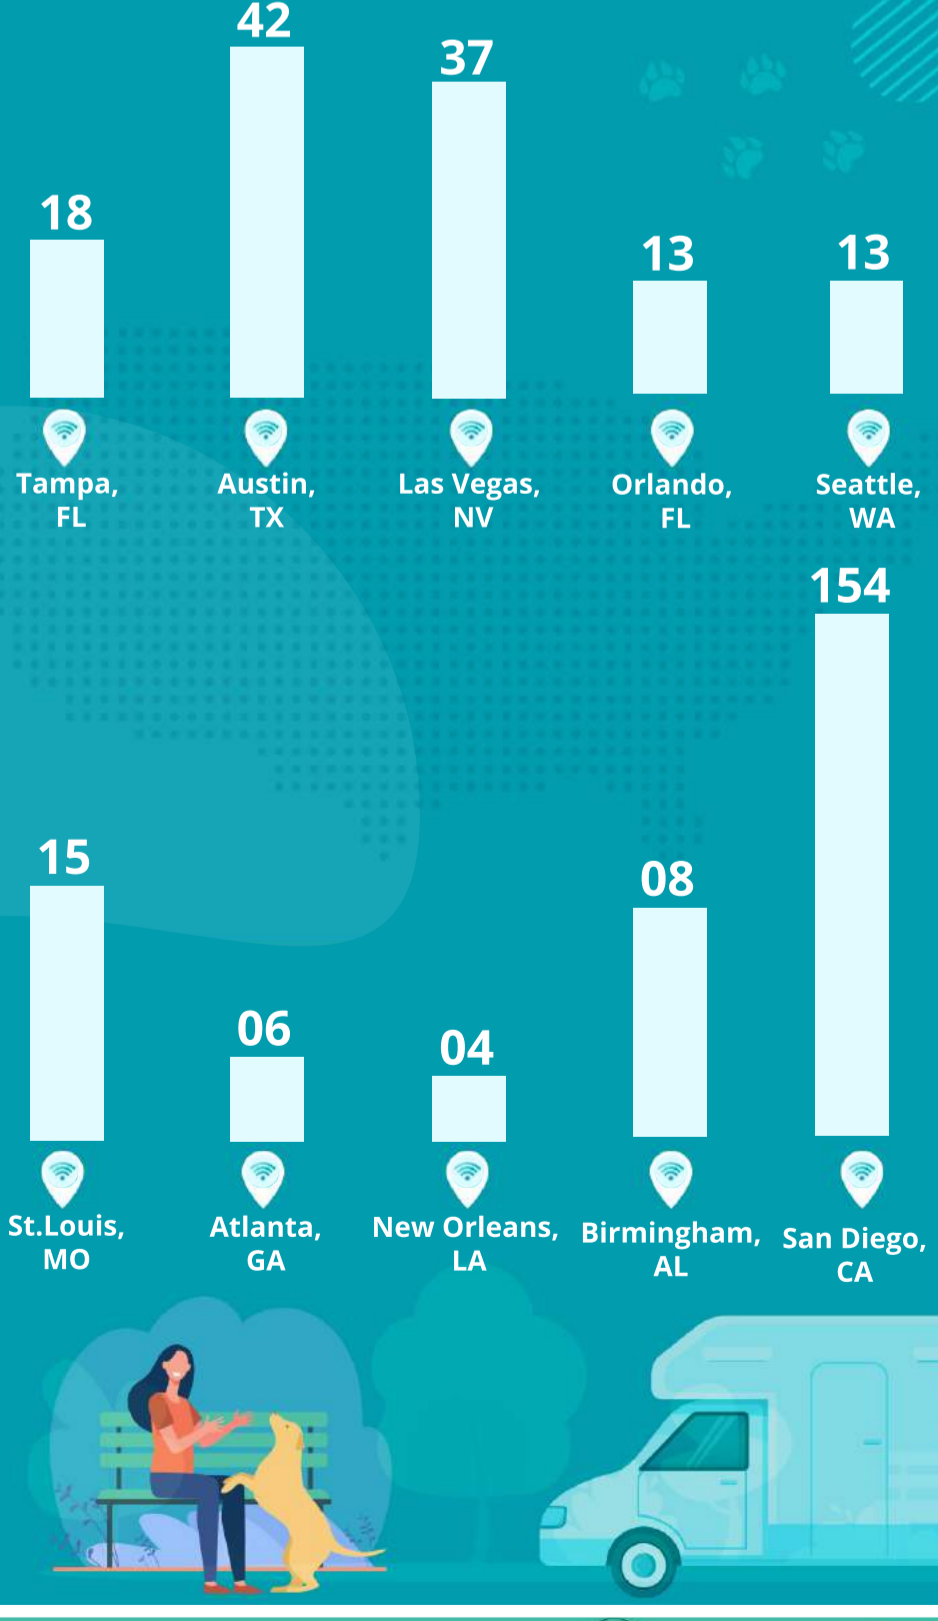

TOP 10 PET-FRIENDLY CITIES for pets and number of people using WAGGLE PET MONITOR